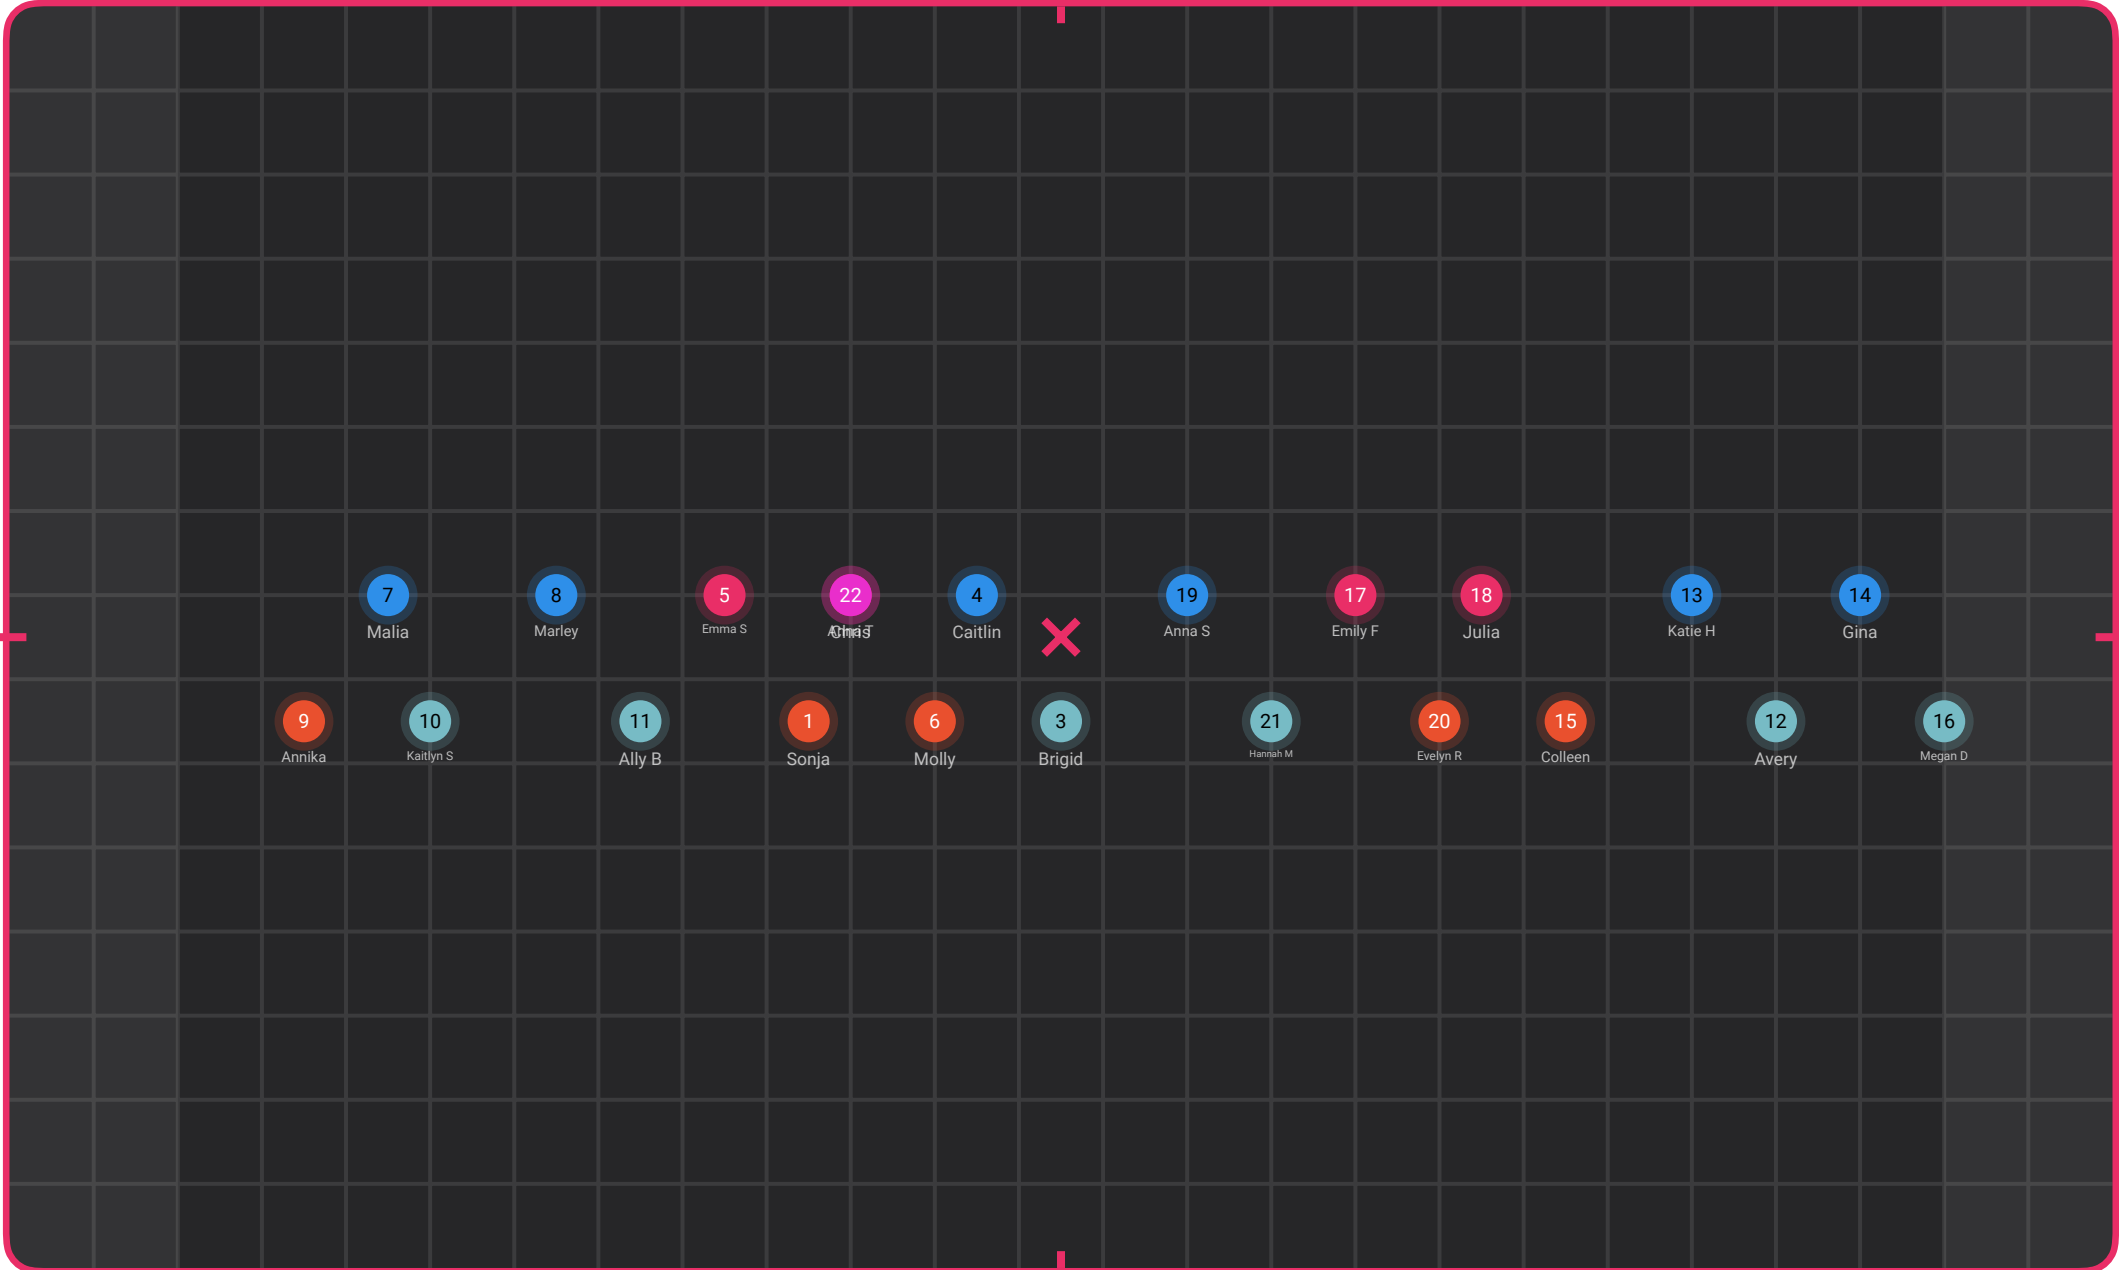

Switch sides

AUDIENCE

BACKSTAGE

Beg Circles

AUDIENCE

BACKSTAGE

End circles

AUDIENCE

BACKSTAGE

Ending lines

AUDIENCE

BACKSTAGE

Ending partners

AUDIENCE

BACKSTAGE

Ending ripple SR to L

AUDIENCE

BACKSTAGE